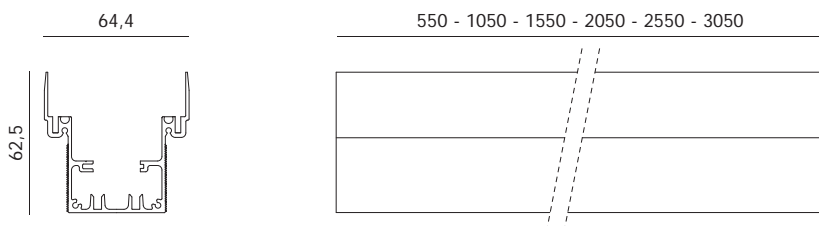

CASSAFORME / HOUSING BOXES

- 55cm Cod. CAS.0004.99
- 105cm Cod. CAS.0003.99
- 155cm Cod. CAS.0002.99
- 205cm Cod. CAS.0005.99
- 255cm Cod. CAS.0100.99
- 305cm Cod. CAS.0006.99

ACCESSORI / ACCESSORIES

Kit fissaggio per cassaforma (1 pezzo)
Fixing kit for housing box (1 piece)