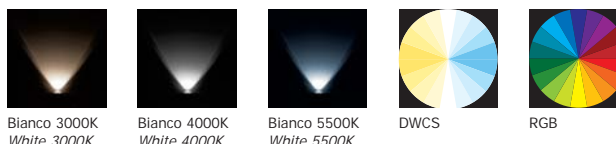

Colori LED / LED Colours

Bianco 3000K
White 3000K

Bianco 4000K
White 4000K

Bianco 5500K
White 5500K

DWCS

RGB

Caratteristiche / Characteristics

Pipe Bridge - Be'er Sheva, Israel - Tekno 3W 3000K - Arch. Rami Marash - Lighting Designer Amir Brener
Pipe Bridge - Be'er Sheva, Israel - Tekno 3W 3000K - Arch. Rami Marash - Lighting Designer Amir Brener