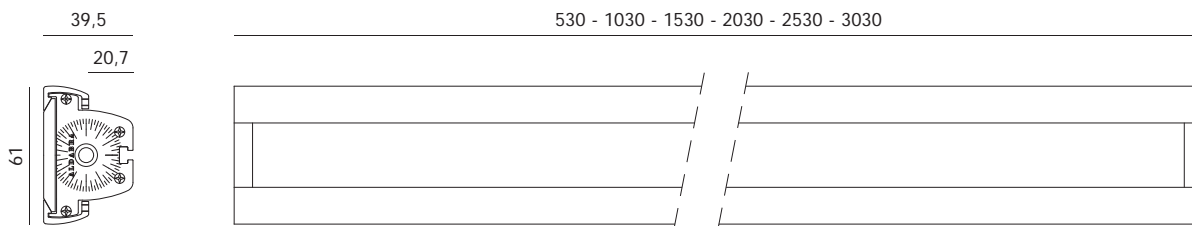

DISEGNI TECNICI / TECHNICAL DRAWINGS